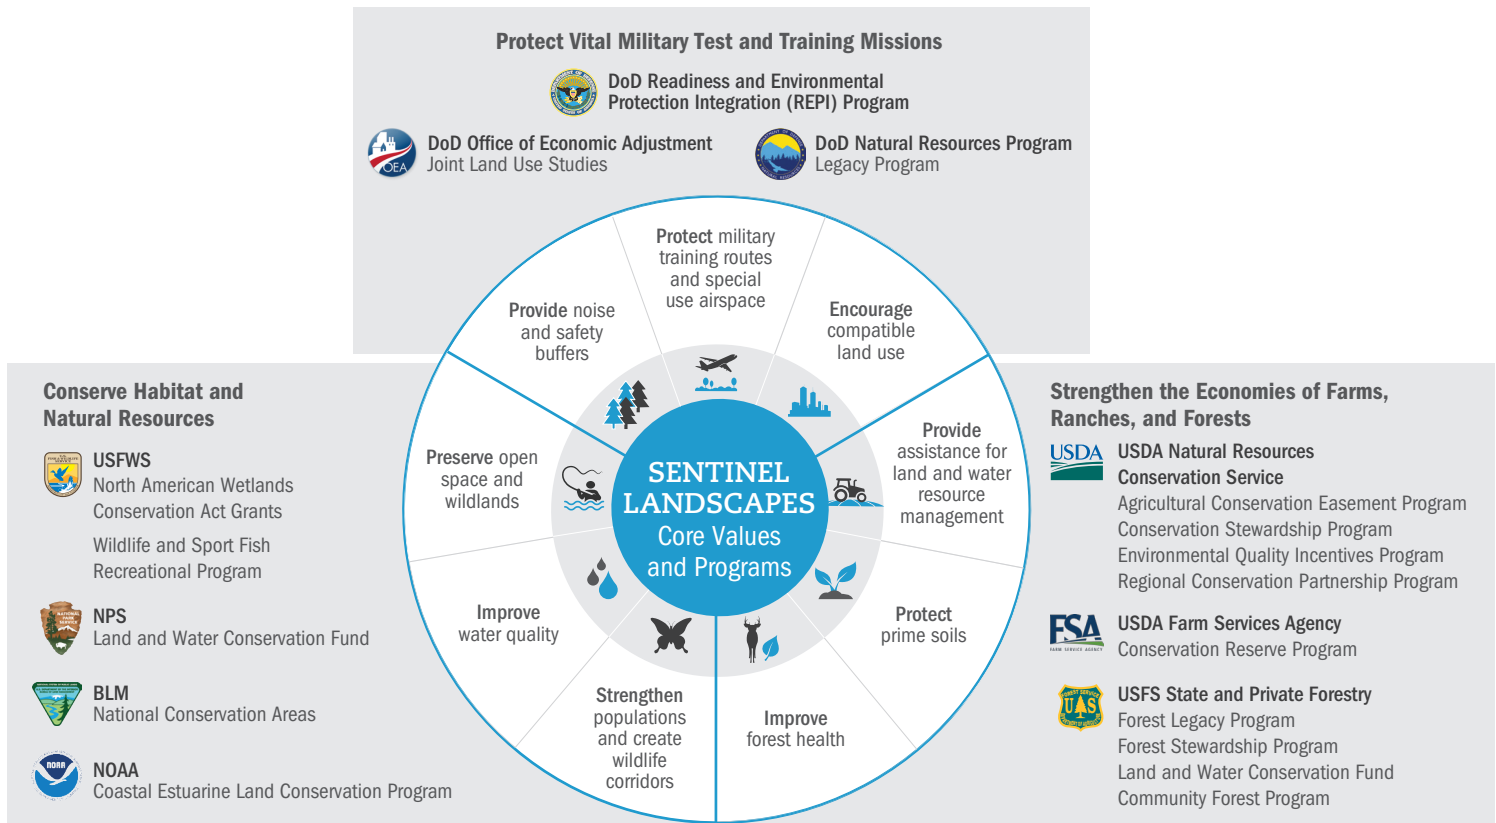

SENTINEL LANDSCAPES

Sentinel Landscapes are working or natural lands important to the Nation's defense mission — places where preserving the working and rural character of key landscapes **strengthens** the economies of farms, ranches, and forests; conserves habitat and natural resources; and **protects** vital test and training missions conducted on those military installations that anchor such landscapes.

What makes Sentinel Landscapes valuable?

DID YOU KNOW?

25
MILLION

Approximate number of acres of military land, air, and water resources owned, operated, or managed by DoD

\$38
MILLION

Funding committed to Sentinel Landscapes designations by the federal partnership agencies along with state, private, and non-profit partners through 2015